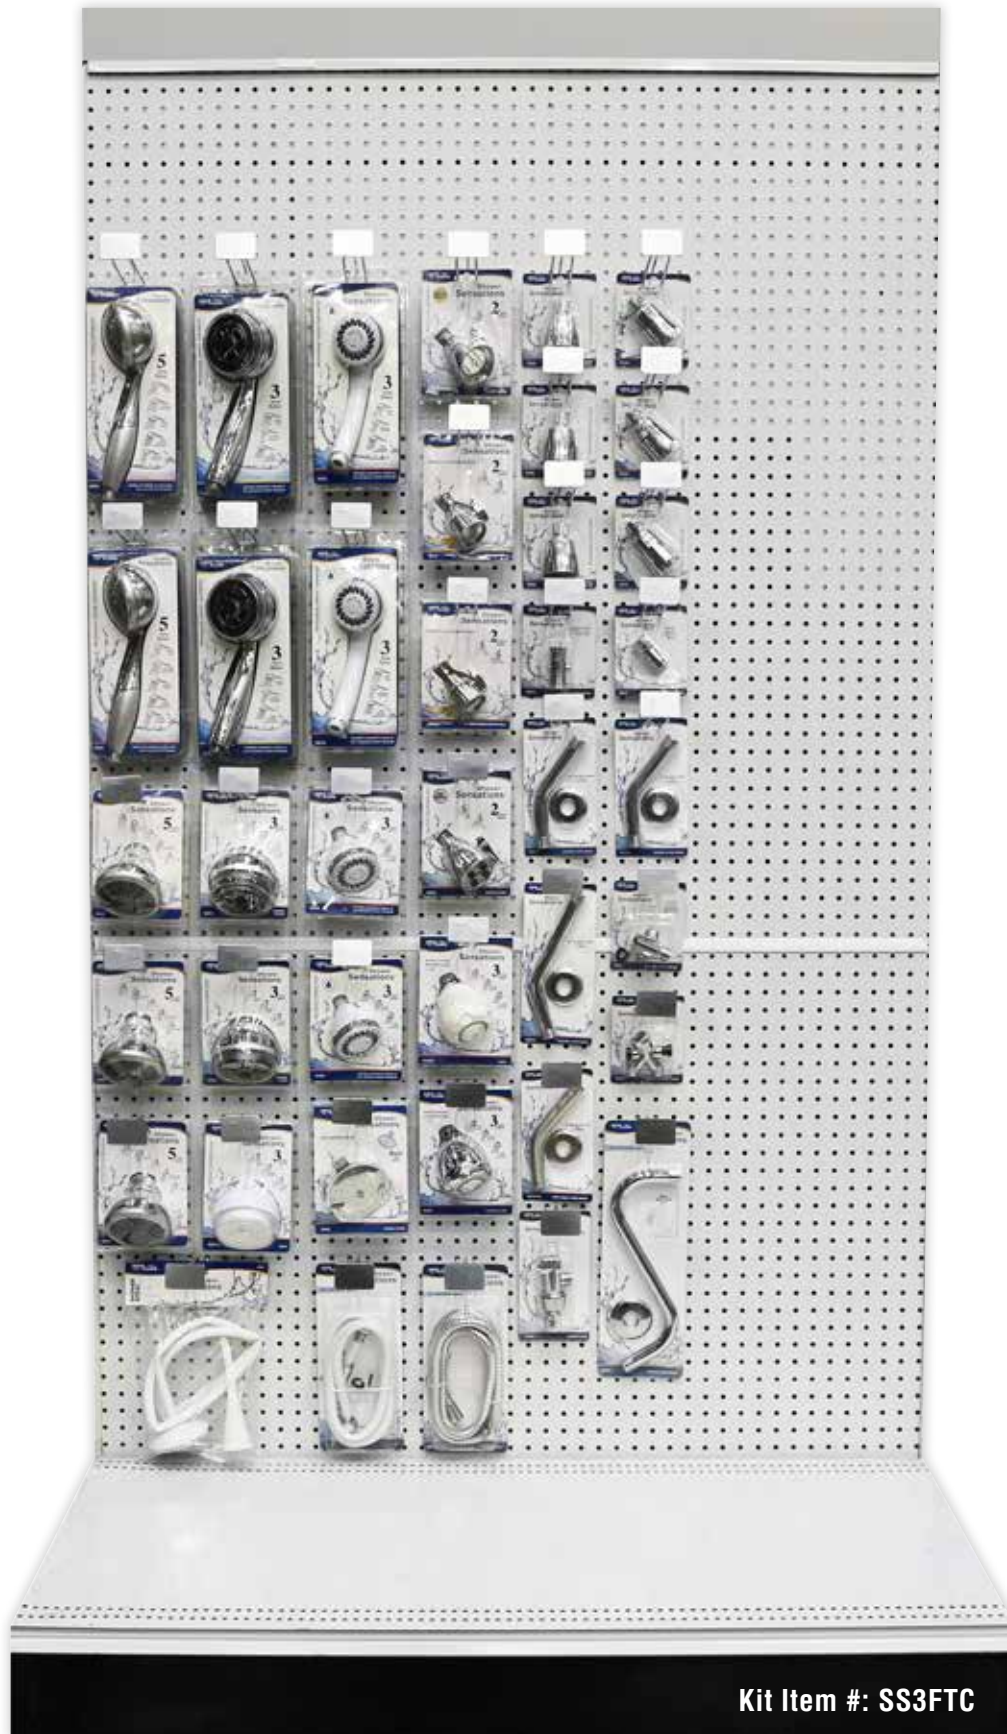

Kit Item #: SS3FTC