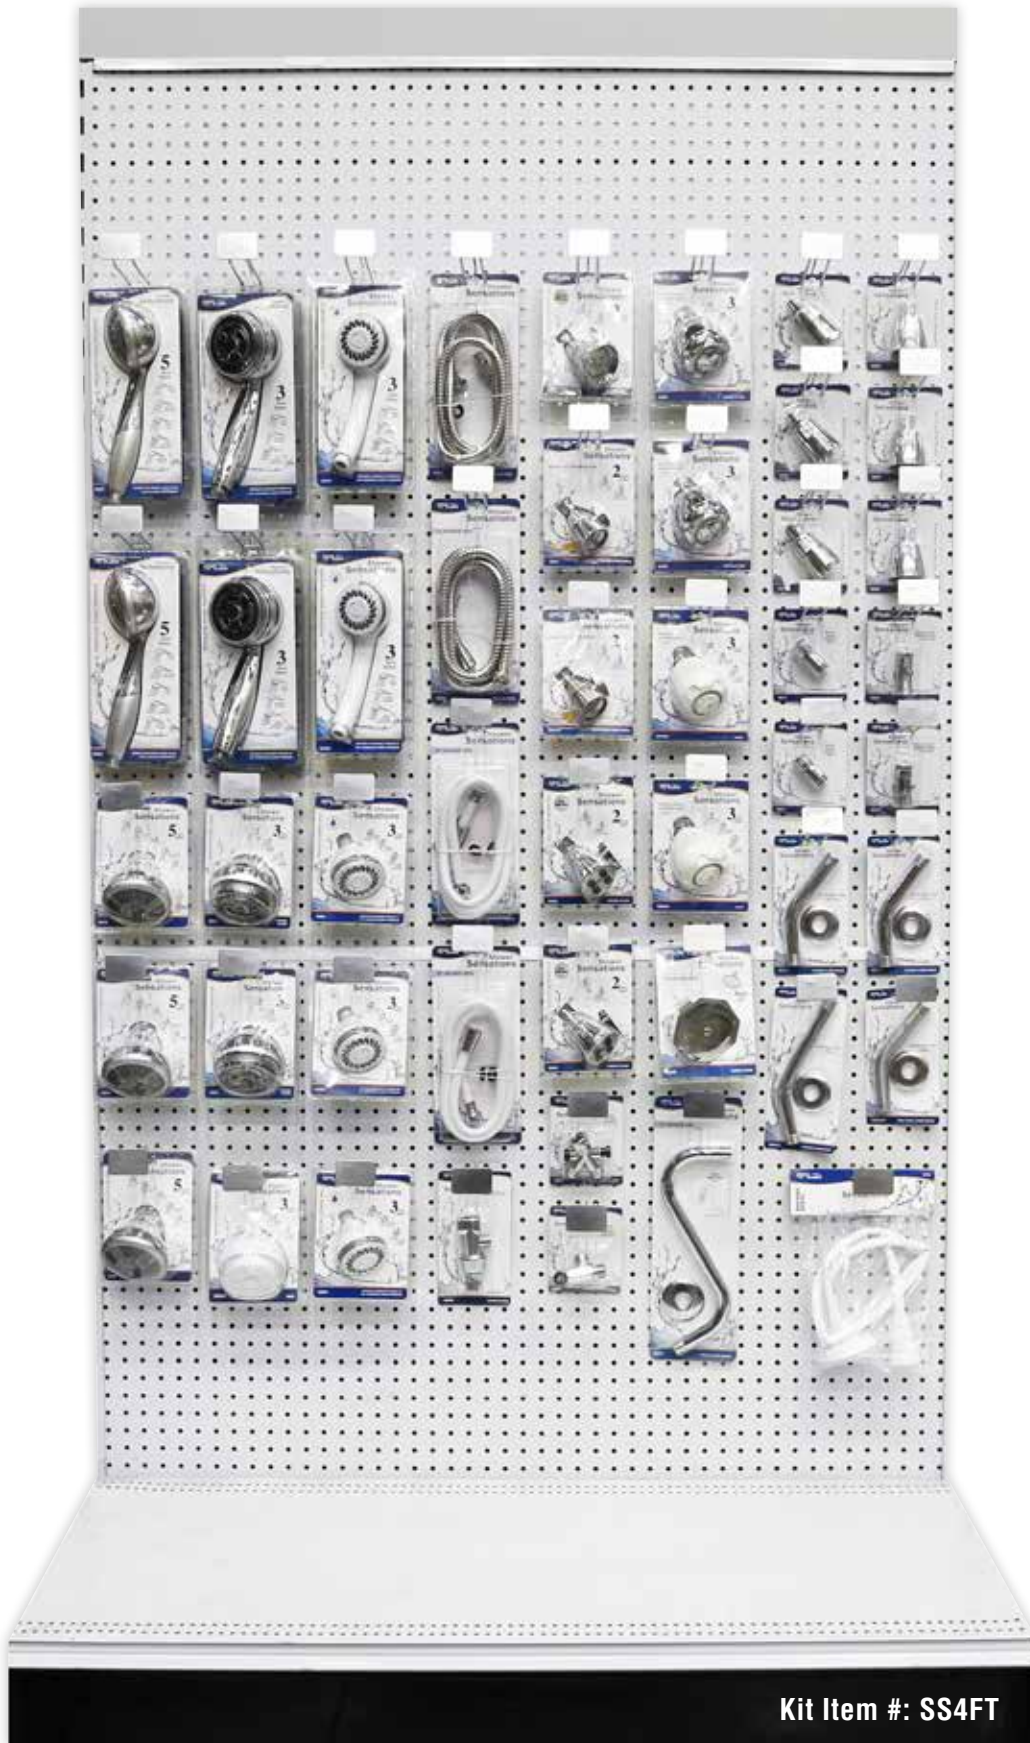

Kit Item #: SS4FT