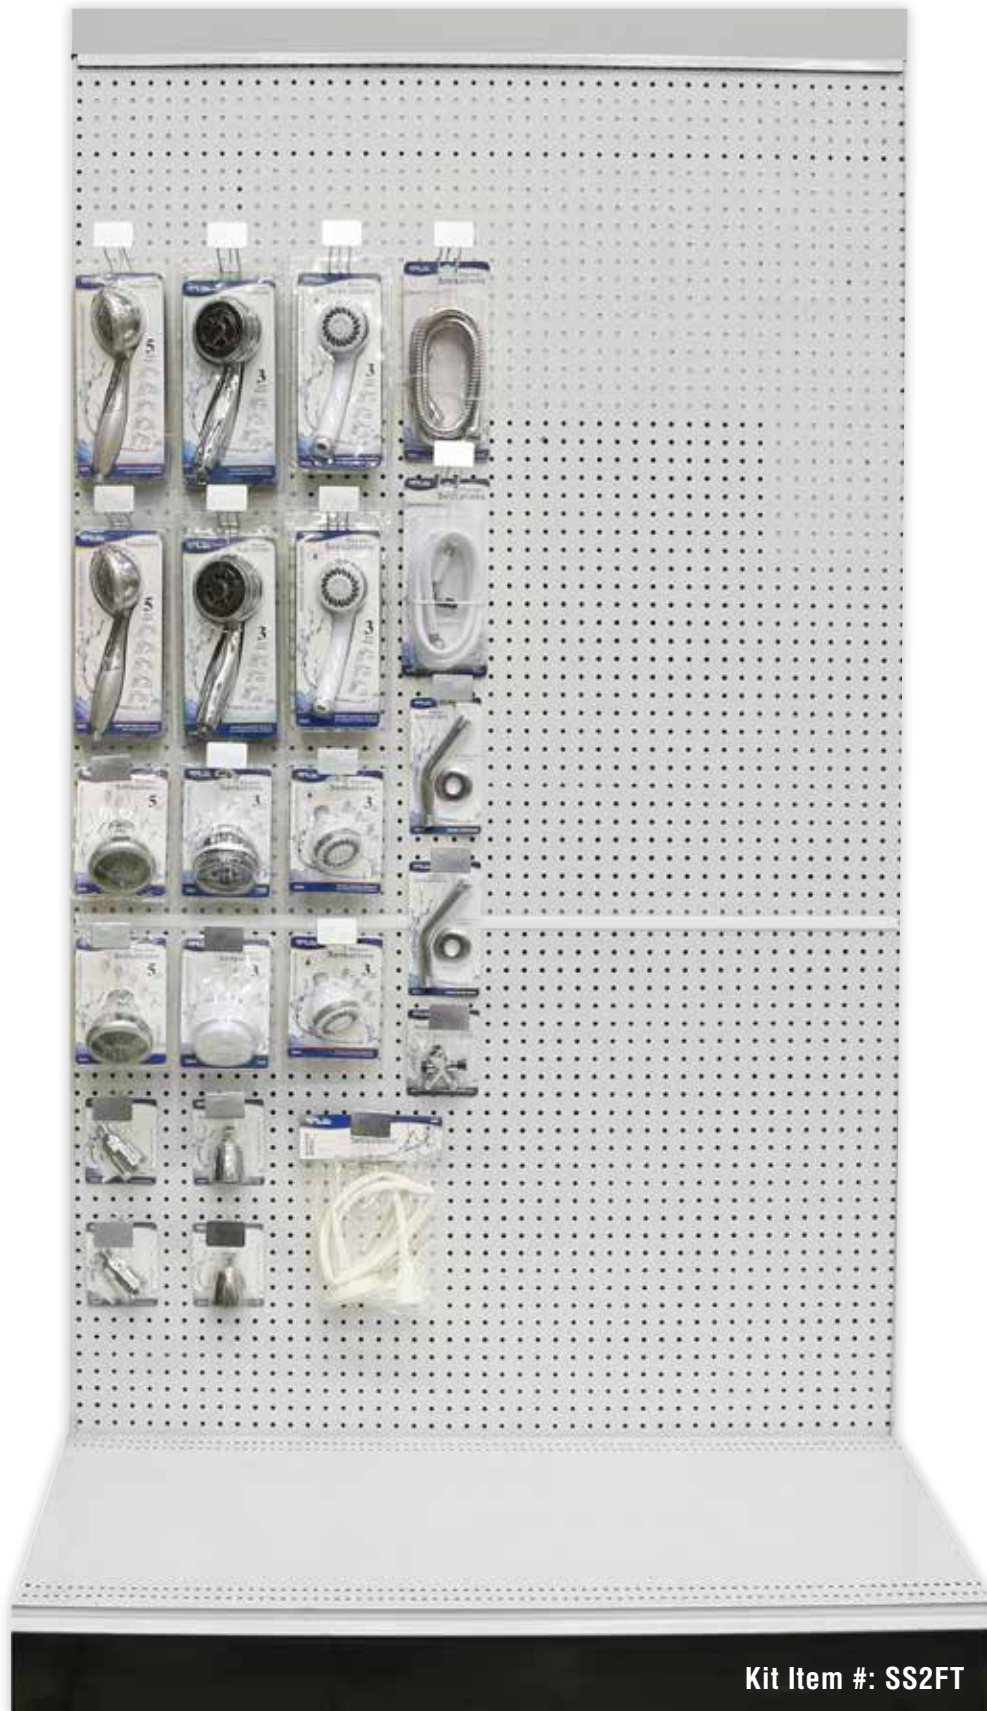

1', 2', 3' and 4' programs offer the dealer strong margins.

Part #	Category	Description	Hooks
C0294	Shower Head	5-Function Message Personal Shower, CP/SN	2
C0200	Shower Head	5-Function Message Shower Head, CP/SN	2
C0290	Shower Head	3-Function Message Personal Shower, White, WaterSense	2
C0289	Shower Head	3-Function Message Shower Head, White, WaterSense	2
C0265	Shower Head	Plastic Shower Head, CP	2
C0258A	Accessory	6" Shower Arm With Flange, CP	2

- The most popular shower heads and accessories

Kit Item #: SS2FT

2' Basic Assortment

Kit Item #: SS2FT

Part #	Category	Description	Hooks
C0294	Shower Head	5-Function Message Personal Shower, CP/SN	2
C0200	Shower Head	5-Function Message Shower Head, CP/SN	2
C0292	Shower Head	3-Function Message Personal Shower, CP	2
C0201	Shower Head	3-Function Message Shower Head, CP	1
C0201W	Shower Head	3-Function Message Shower Head, White	1
C0290	Shower Head	3-Function Message Personal Shower, White, WaterSense	2
C0289	Shower Head	3-Function Message Shower Head, White, WaterSense	2
C0262	Shower Head	Plastic Shower Head With Metal Ball, CP	2
C0265	Shower Head	Plastic Shower Head, CP	2
SPR1	Shower Head	Shower Sprayer With Hose	1
C0258A	Accessory	6" Shower Arm With Flange, CP	2
C0298	Accessory	Plastic Shower Diverter, Push-Button Style, CP	1
C0295	Accessory	71" CP Stainless Steel Shower Hose	1
C0285	Accessory	59" White Reinforced Shower Hose	1