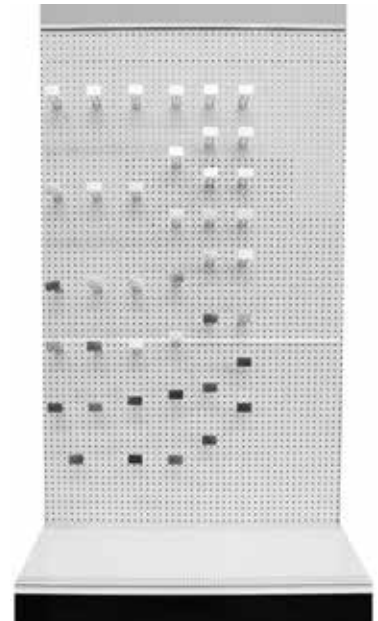

- Complete assortment, including satin-nickel finish products
- Less multiple facings to offer more diverse product mix