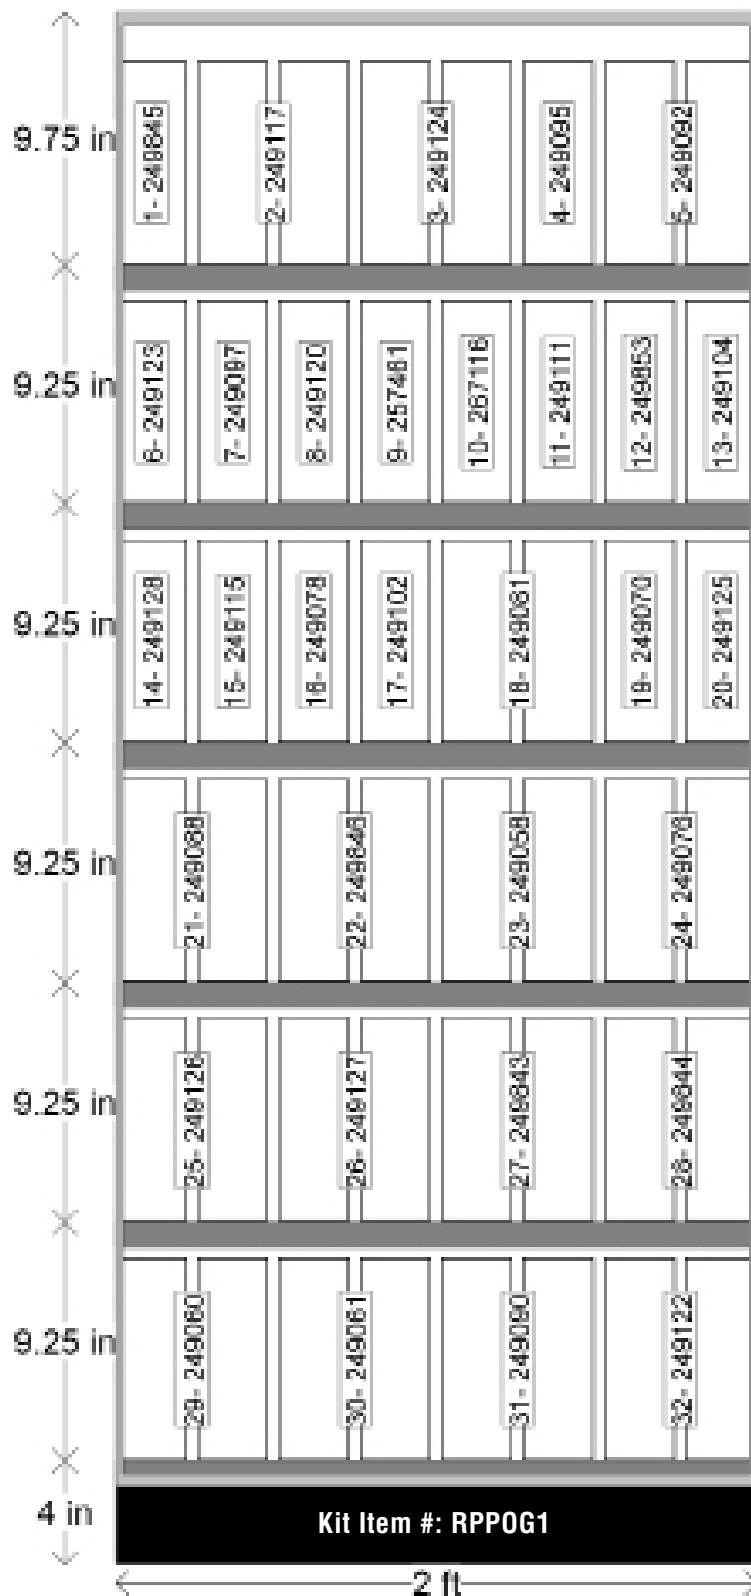

Kit Item #: RPOG1

2' PAINTER'S TOUCH 2X ASSORTMENT - LOCATION ID

2' PAINTER'S TOUCH 2X ASSORTMENT

Loation ID	Item	Description	Price	No. of Facings	Capacity
1	RP249845	Painter's Touch 2X Satin Clear	\$3.09	1	6
2	RP249117	Painter's Touch 2X Gloss Clear	\$2.99	2	12
3	RP249124	Painter's Touch 2X Gloss Apple Red	\$2.99	2	12
4	RP249095	Painter's Touch 2X Gloss Real Orange	\$2.99	1	6
5	RP249092	Painter's Touch 2X Gloss Sun Yellow	\$2.99	2	12
6	RP249123	Painter's Touch 2X Gloss Berry Pink	\$2.99	1	6
7	RP249097	Painter's Touch 2X Gloss Purple	\$2.99	1	6
8	RP249120	Painter's Touch 2X Gloss Brilliant Blue	\$2.99	1	6
9	RP257461	Painter's Touch 2X Satin Lagoon	\$3.09	1	6
10	RP267116	Painter's Touch 2X Gloss Seaside	\$2.99	1	6
11	RP249111	Painter's Touch 2X Gloss Hunter Green	\$2.99	1	6
12	RP249853	Painter's Touch 2X Semi-Gloss Hunter Green	\$2.99	1	6
13	RP249104	Painter's Touch 2X Gloss Key Lime	\$2.99	1	6
14	RP249128	Painter's Touch 2X Aluminum	\$3.09	1	6
15	RP249115	Painter's Touch 2X Gloss Dark Gray	\$2.99	1	6
16	RP249078	Painter's Touch 2X Satin Granite	\$3.09	1	6
17	RP249102	Painter's Touch 2X Gloss Kona Brown	\$2.99	1	6
18	RP249081	Painter's Touch 2X Satin Espresso	\$3.09	2	12
19	RP249070	Painter's Touch 2X Satin Nutmeg	\$3.09	1	6
20	RP249125	Painter's Touch 2X Gloss Almond	\$2.99	1	6
21	RP249088	Painter's Touch 2X Gray Primer	\$2.99	2	12
22	RP249846	Painter's Touch 2X Flat Black Primer	\$2.99	2	12
23	RP249058	Painter's Touch 2X White Primer	\$2.99	2	12
24	RP249076	Painter's Touch 2X Satin Heirloom White	\$3.09	2	12
25	RP249126	Painter's Touch 2X Flat White	\$2.99	2	12
26	RP249127	Painter's Touch 2X Flat Black	\$2.99	2	12
27	RP249843	Painter's Touch 2X Satin Blossom White	\$3.09	2	12
28	RP249844	Painter's Touch 2X Satin Canyon Black	\$3.09	2	12
29	RP249060	Painter's Touch 2X Semi-Gloss White	\$2.99	2	12
30	RP249061	Painter's Touch 2X Semi-Gloss Black	\$2.99	2	12
31	RP249090	Painter's Touch 2X Gloss White	\$2.99	2	12
32	RP249122	Painter's Touch 2X Gloss Black	\$2.99	2	12